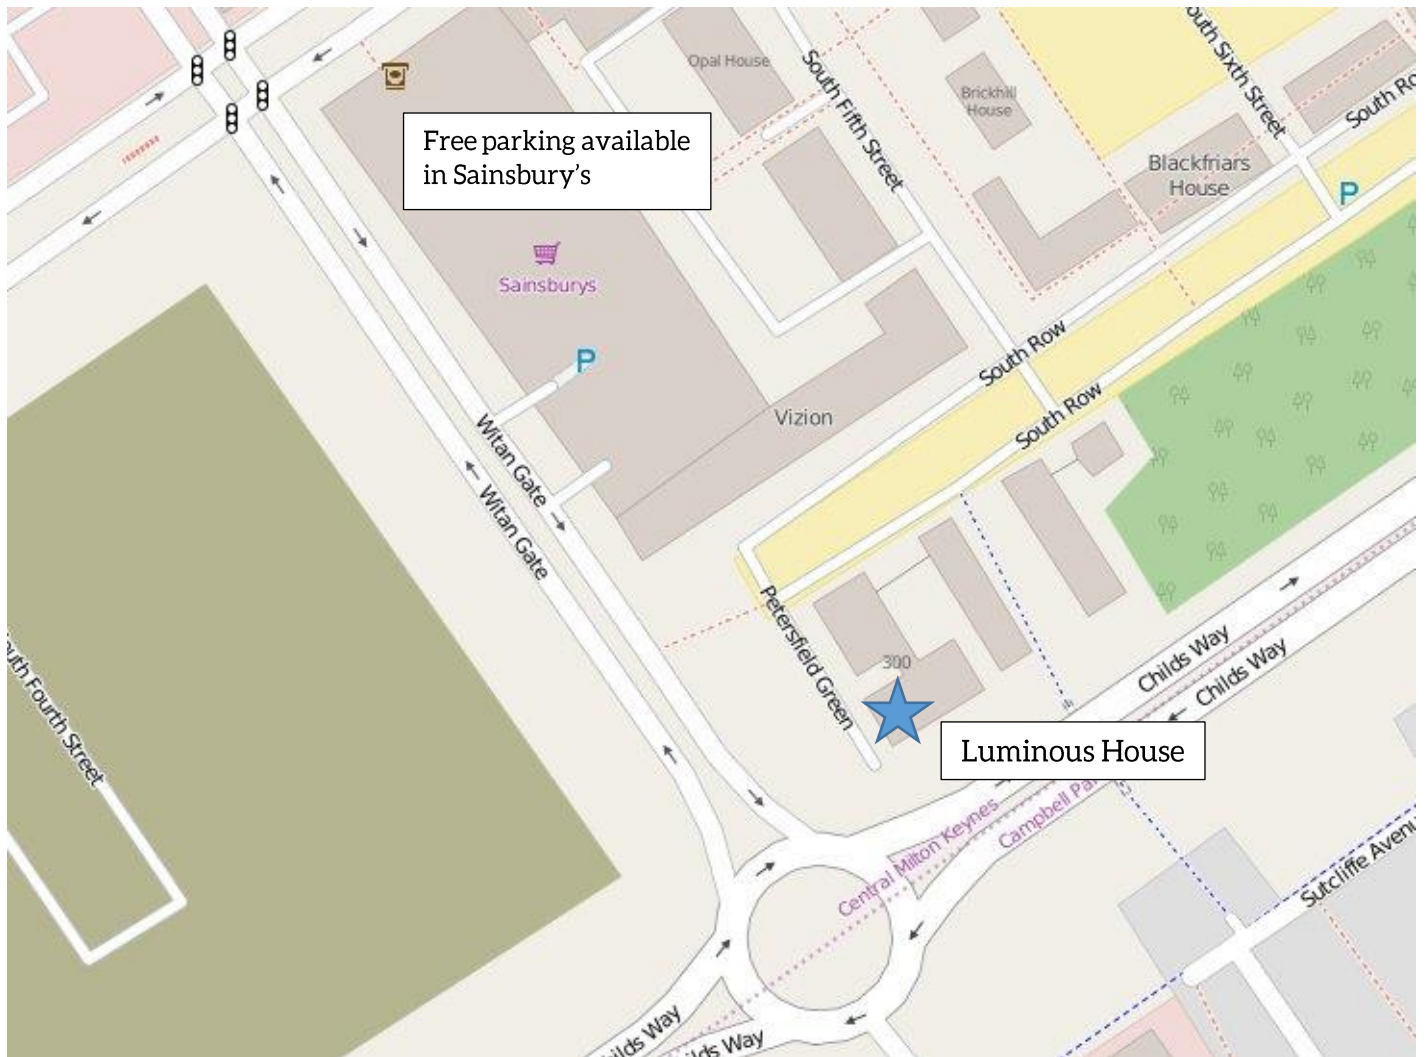

Printable Map of Rainscourt Family Law Solicitors Location

Luminous House, 300 South Row, Milton Keynes MK9 2FR. Telephone 01908 904064. Fax 01908 904202.

© OpenStreetMap contributors www.openstreetmap.org/copyright

Access by car

We are located on South Row, next to the roundabout between Childs Way (H6) and Witan Gate. Ample free parking is always available in Sainsbury's next door. *Please note that there is no visitor parking available in front of our office.*

Access by train

Milton Keynes Central railway station is one mile away; about 20 minutes' walk using Milton Keynes' traffic free pedestrian redways. Milton Keynes Central is a station on the West Coast Mainline, with regular express services to London Euston (30 minutes), Birmingham and the North.